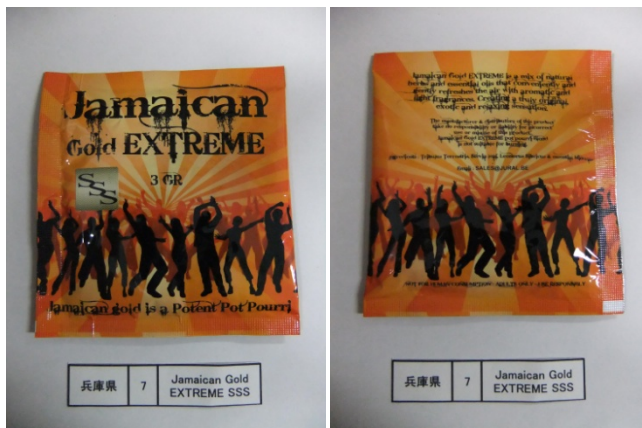

No.42 Jamaican Gold EXTREME