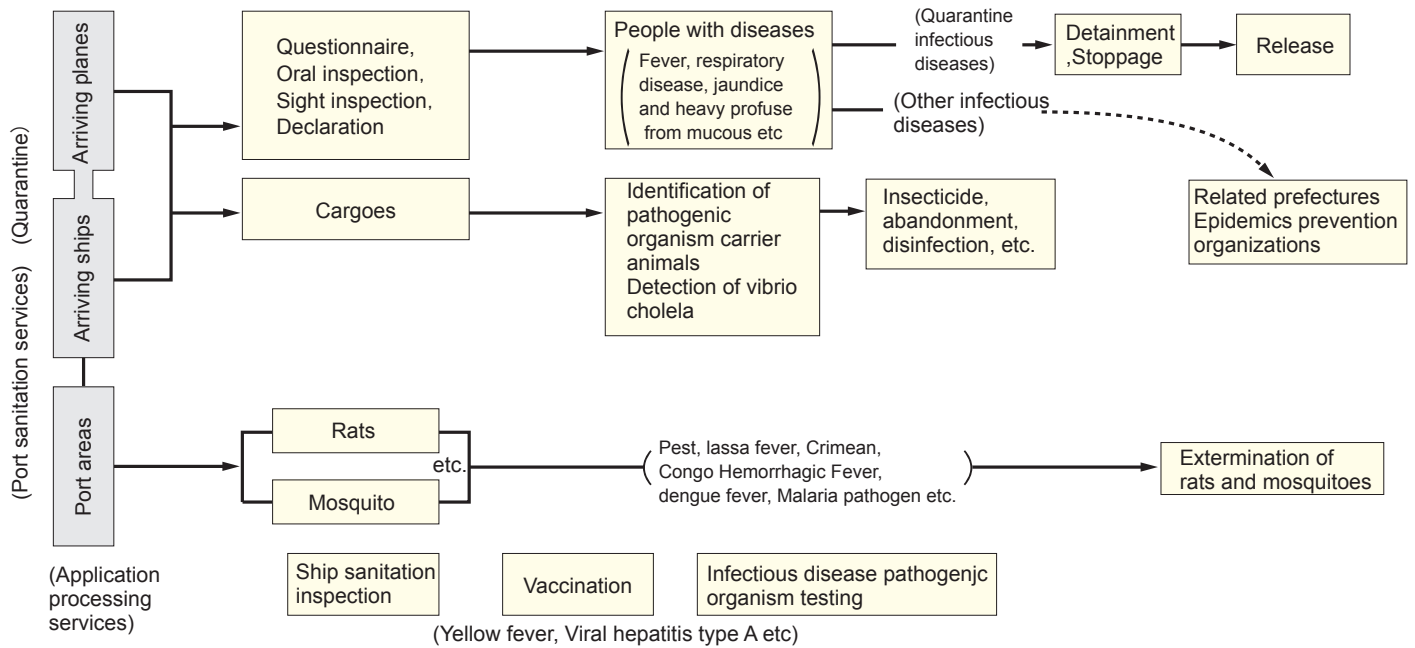

Overview

The Quarantine Process

Detailed Date 1

Quarantine Station List (As of July 1, 2010)

Legend		Seaport	Airport	Total
Main stations	◎	11	2	13
Branch stations	○	7	7	14
Local offices	●	63	20	83
Total		81	29	110
No. of ports with quarantine stations		89	29	118

Detailed Date 2

Records of Quarantine (2009)

No. of quarantined ships	No. of quarantined people	No. of quarantined airplanes	No. of quarantined people
60,859 (ships)	1,795,474 (persons)	167,315 (airplanes)	29,058,102 (persons)

Source: "Annual Report on Quarantine Station Services," Department of Food Safety, Pharmaceutical and Food Safety Bureau, MHLW