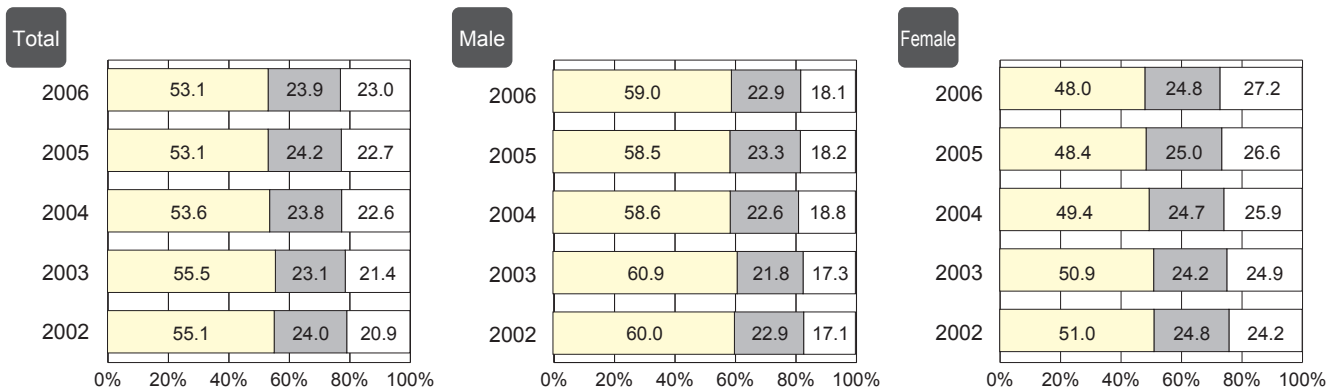

Detailed Data 6 Changes in the Distribution of the Fat Energy Ratio (20 or Older)

Source: "The national health and nutrition survey in Japan 2006",
Health Service Bureau, MHLW

(Note) Fat energy ratio: Percentage of energy intake from fat