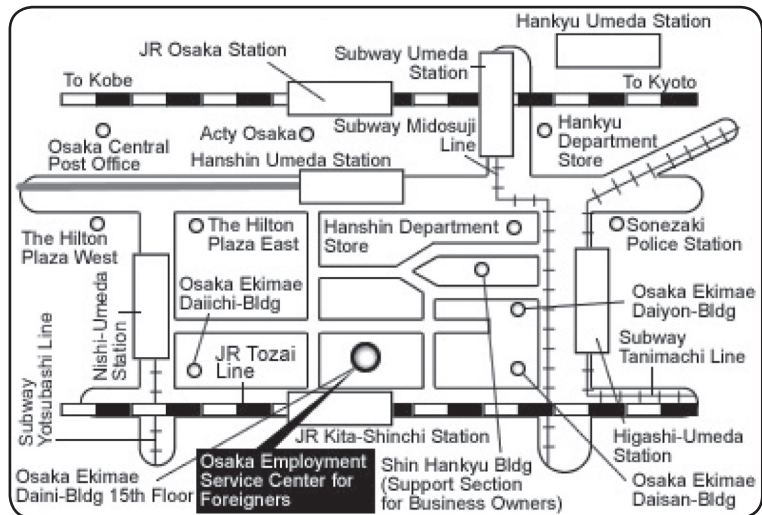

○Business Hours

8:30~17:15 (Holidays: every Saturday,
 Sunday, and national holidays)

○The nearest station

Tokyo Metro, Namboku Line, Roppongi-itchome
 station (Exit No. 1), 1 minute on foot

Osaka Employment Service Center for Foreigners

○Address

〒 530-0001
 Osaka-Ekimae Second Bldg. 15F, 1-2-2, Umeda,
 Kita-ku, Osaka-shi, Osaka-fu
 TEL : 06-6344-1135
 FAX : 06-6344-1134
 URL : <http://osaka-rodo.go.jp/hw/gaisen/>

○Business Hours

10:00~18:00 (Holidays: every Saturday, Sunday,
 national holidays)

○Nearest stations

JR Kita-shinchi station, 1 minute on foot
 JR Osaka station, 12 minutes on foot
 Subway Nishi-umeda station, 5 minutes on foot
 Subway Higashi-umeda station, 8 minutes on foot
 Subway Umeda station, 8 minutes on foot
 Hanshin-line Umeda station, 8 minutes on foot