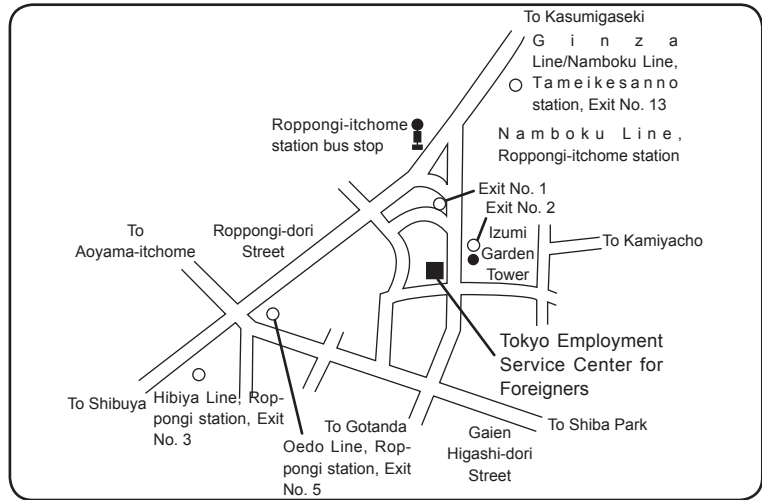

Tokyo Employment Service Center for Foreigners

○Address

〒 160-0032
 Roppongi Job Park, B1F,
 3-2-21, Roppongi, Minato-ku, Tokyo-to
 TEL : 03-3588-8639 (main number)
 FAX : 03-3588-8659
 URL : <http://www.tfemploy.go.jp>

○Business Hours

8:30~17:15 (Holidays: every Saturday,
 Sunday, and national holidays)

○The nearest station

Tokyo Metro, Namboku Line, Roppongi-itchome
 station (Exit No. 1), 1 minute on foot

Osaka Employment Service Center for Foreigners

○Nearest stations

JR Kita-shinchi station, 1 minute on foot
 JR Osaka station, 12 minutes on foot
 Subway Nishi-umeda station, 5 minutes on foot
 Subway Higashi-umeda station, 8 minutes on foot
 Subway Umeda station, 8 minutes on foot
 Hanshin-line Umeda station, 8 minutes on foot