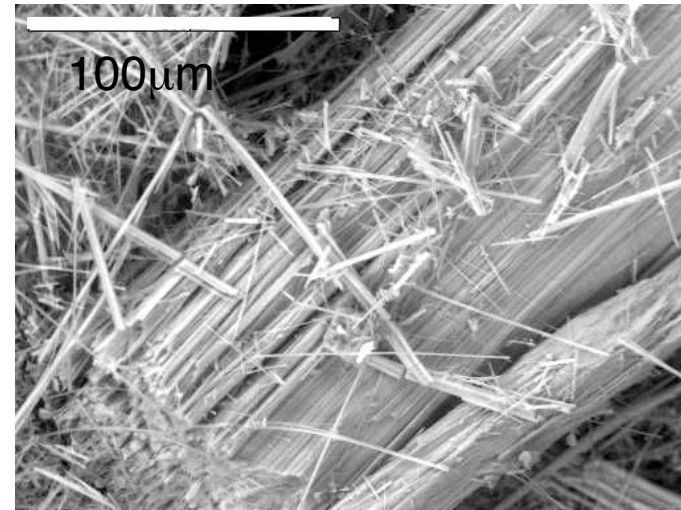

**Fe, ~3000ppm**

**MWCNT**

**Asbestos**

	Length	Diameter	Metal	Deposition
<b>Asbestos</b>	✓	✓	✓	✓
<b>MWCNT</b>	✓	✓	✓	✓

*From Dr. Donaldson, modified*