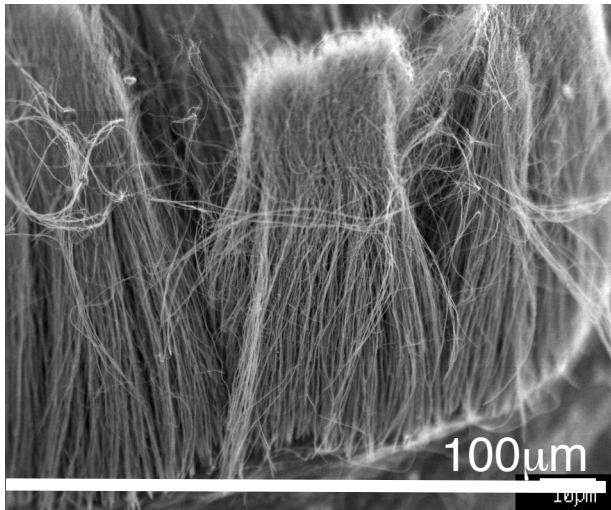

**Fe, ~3000ppm**

**MWCNT**

**Asbestos**

	Length	Diameter	Metal	Deposition
<b>Asbestos</b>	✓	✓	✓	✓
<b>MWCNT</b>	✓	✓	✓	✓

*From Dr. Donaldson, modified*