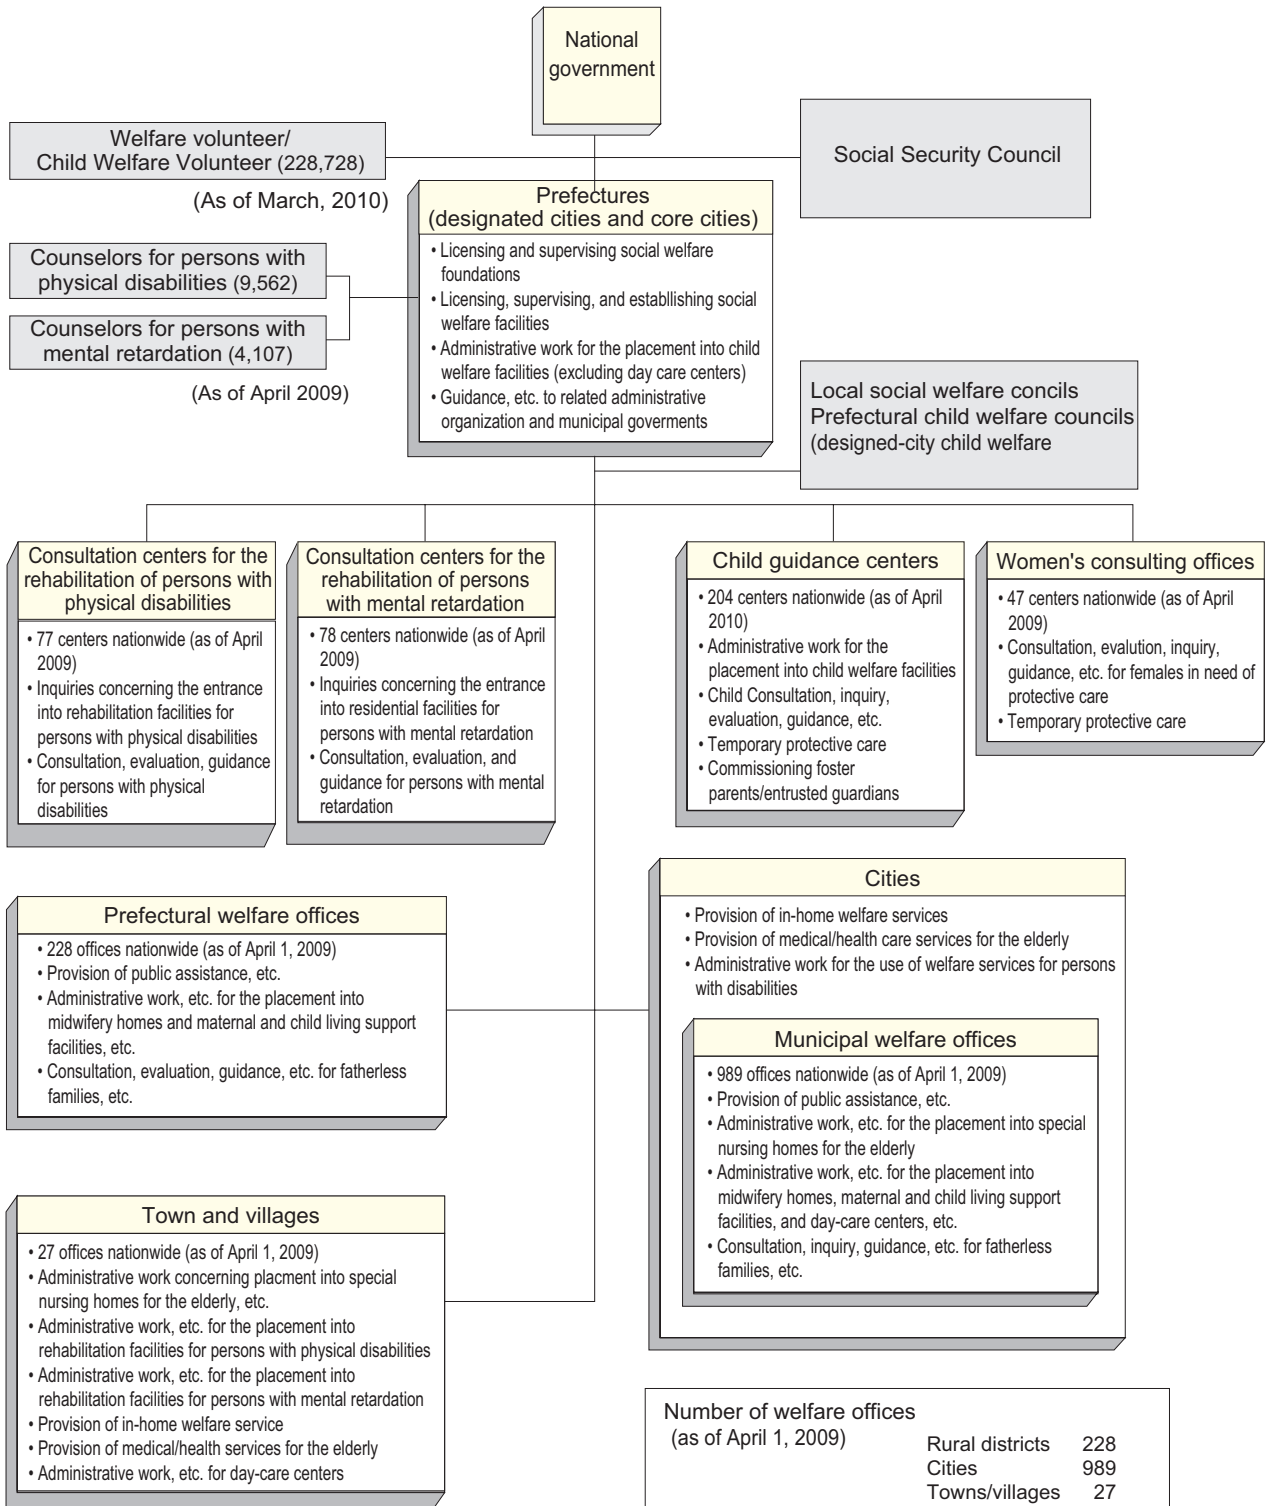

[8] Social Welfare and Relief for War Victims

Social Welfare Implementation System

Overview Outline of Social Welfare Implementation System

Total number of welfare office employees: 66,086 (as of October 1, 2004)